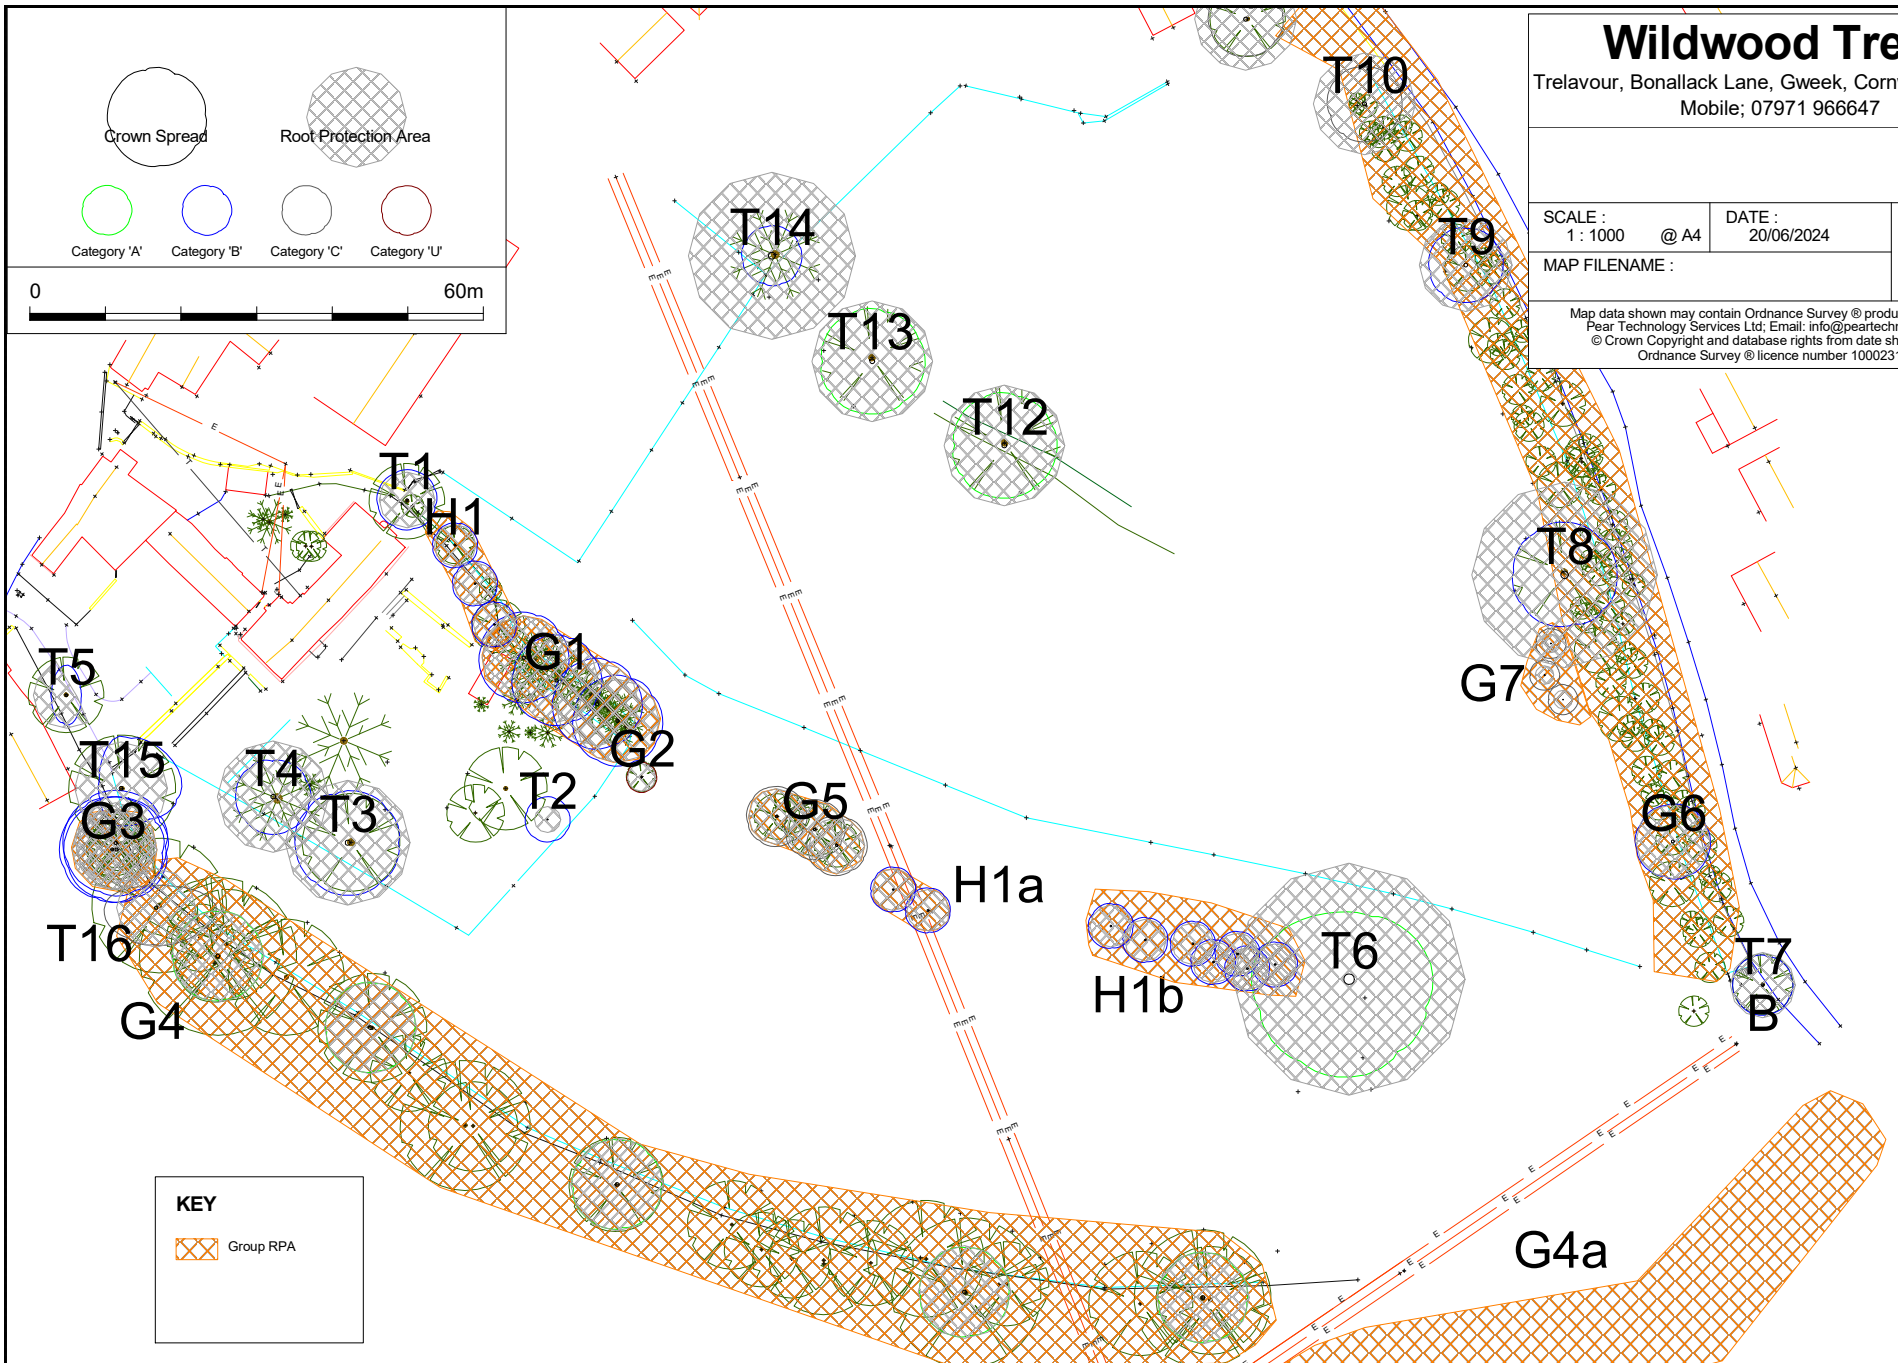

Wildwood Trees

Trelavour, Bonallack Lane, Gweek, Cornwall, TR12 6
Mobile; 07971 966647

SCALE : 1 : 1000 @ A4 DATE : 20/06/2024

MAP FILENAME :

Map data shown may contain Ordnance Survey © products supplied by
Pear Technology Services Ltd; Email: info@peartechnology.co.uk
© Crown Copyright and database rights from data shown above
Ordnance Survey © licence number 100023148

KEY

- Group RPA

SU